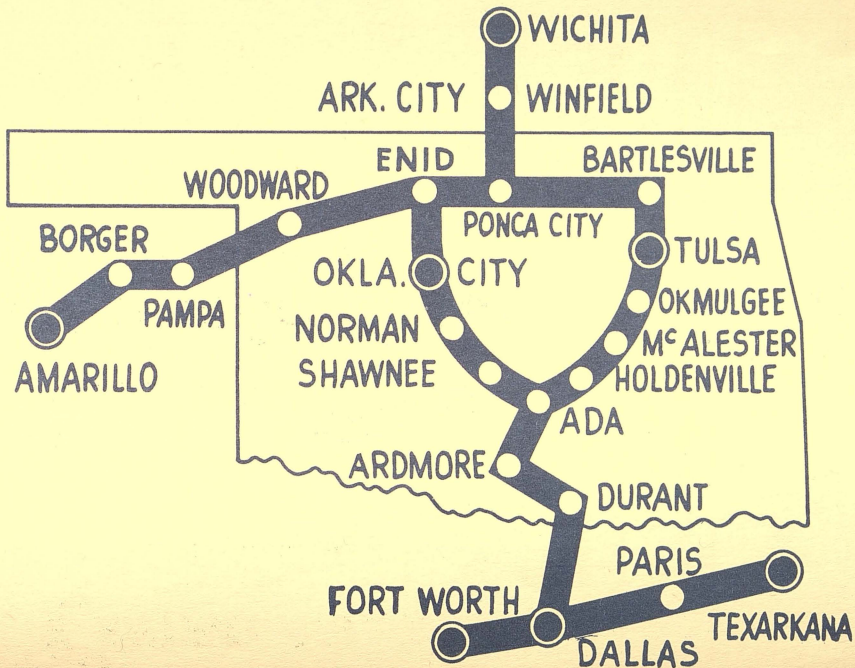

Meacham Field

Fort Worth, Texas

*Special News  
for Football Fans*

(See back cover)

Mr. Amon Carter  
Publisher -  
Star Telegram  
F t. Worth, Texas

Sec. 34.66 P. L. & R.

U. S. POSTAGE

**Paid**

Fort Worth, Texas

Permit No. 1691

**NOW!**

To **4** DAILY FLIGHTS

**McALESTER**

OKLAHOMA

Central Service From . . .

**DALLAS — FORT WORTH — TULSA**

**OKLAHOMA CITY — WICHITA**

and 18 other Cities in the **CENTRAL** Area!