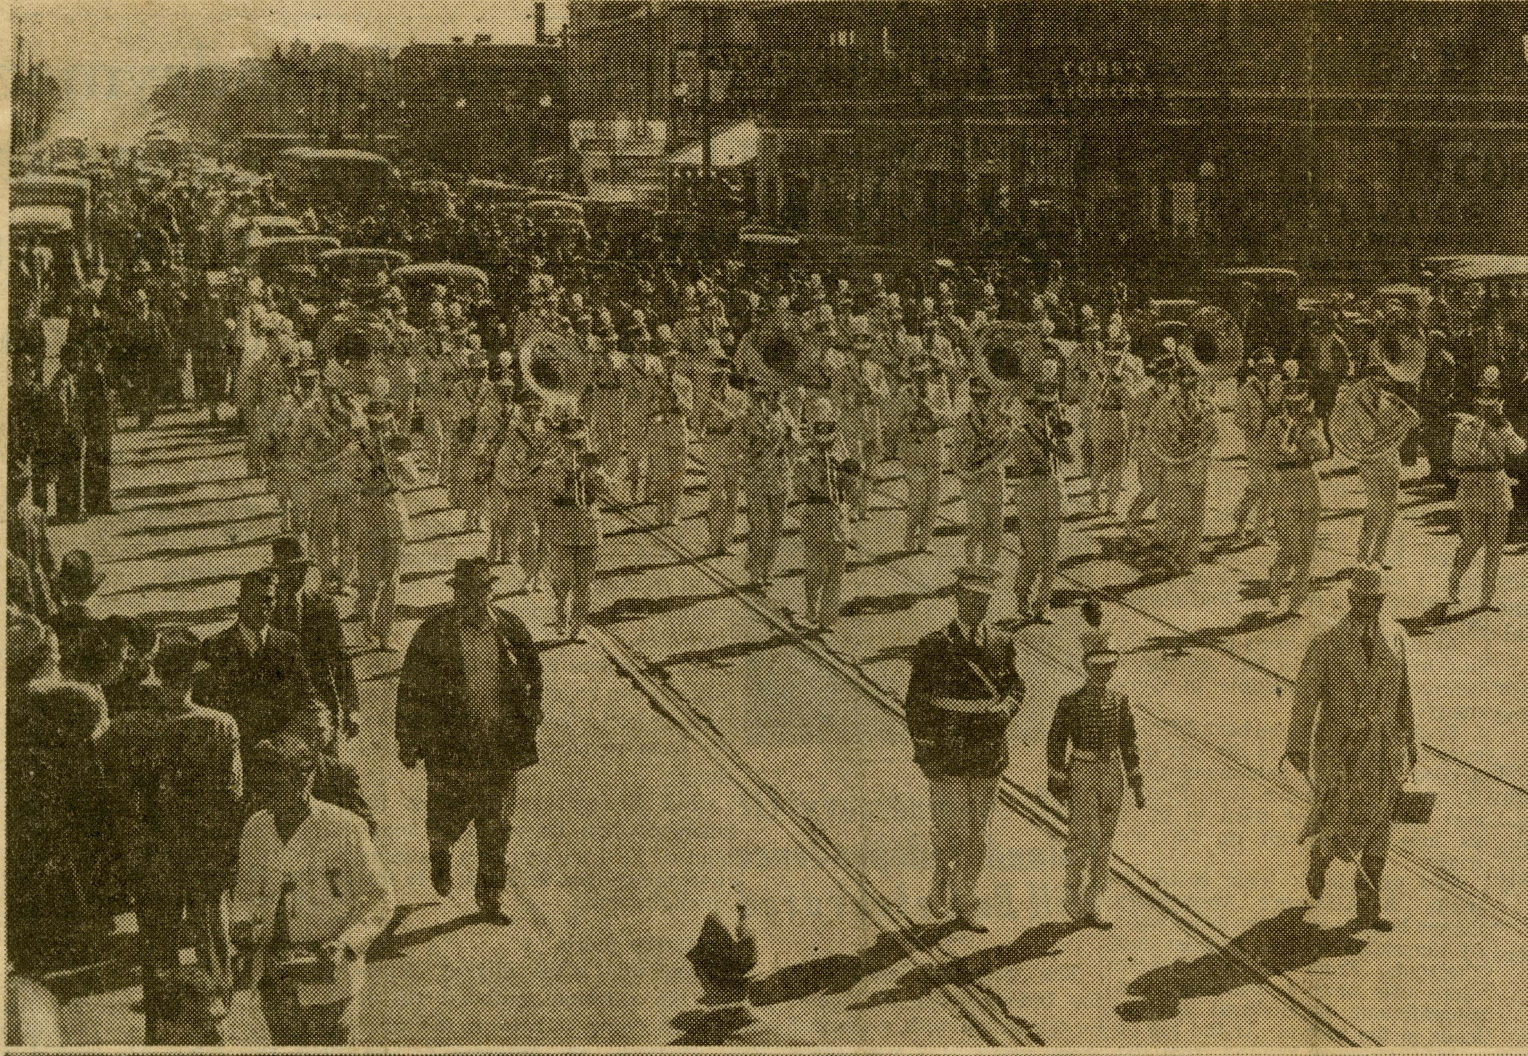

T. C. U. Supporters "Capture" City in Football Invasion

Texas Christian University students and fans of the school's football team swarmed into Houston Saturday for the game with Rice Institute.

Top left, the T. C. U. parade from the station along Texas Avenue to downtown Houston.

Top right, Amon G. Carter, Fort Worth publisher, showing Dr. Hodges McKnight, also of Fort Worth, a portable radio.

Below, left, T. C. U. fans arriving at Union Station. Center, right, are Jennie Wilson, Betty Boyles, Betty Dyer and Sissie Lawhon, T. C. U. beauties.

Bottom, the T. C. U. band in the Rice Hotel lobby.