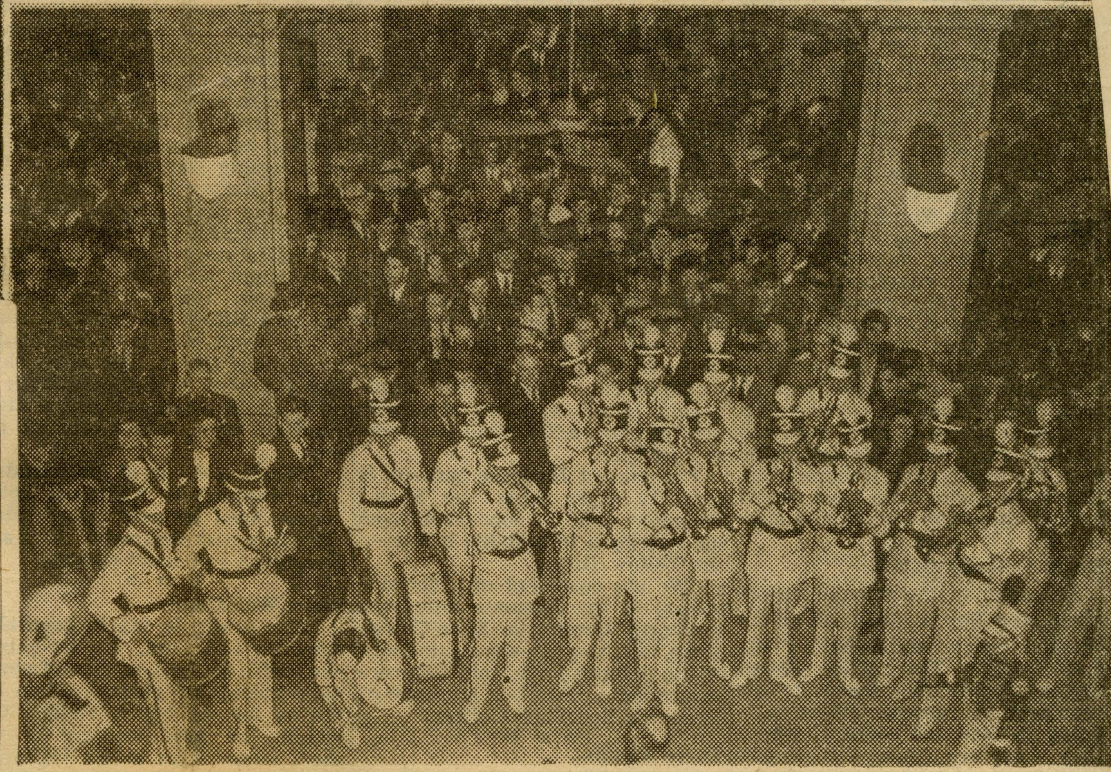

T. C. U. Supporters "Capture" City in Football Invasion

Texas Christian University students and fans of the school's football team swarmed into Houston Saturday for the game with Rice Institute.

Top left, the T. C. U. parade from the station along Texas Avenue to downtown Houston.

Top right, Amon G. Carter, Fort Worth publisher, showing Dr. Hodges McKnight, also of Fort Worth, a portable radio.

Below, left, T. C. U. fans arriving at Union Station. Center, right, are Jennie Wilson, Betty Boyles, Betty Dyer and Sissie Lawhon, T. C. U. beauties.

Bottom, the T. C. U. band in the Rice Hotel lobby.