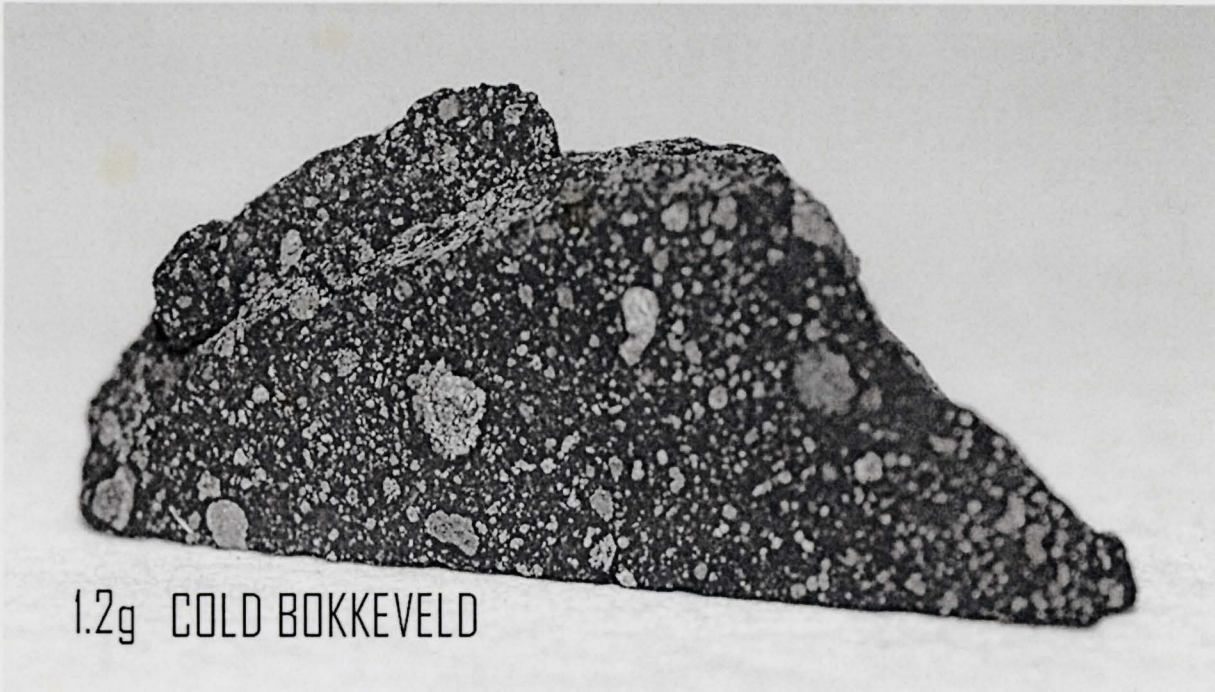

# METEORITE PICTURE OF THE DAY

Hosted by [Tucson Meteorites](#) Powered by [You](#)

- [Submit a Picture](#)
- [Where is My Picture?!](#)
- [The Q](#)
- [Pictures by Contributor](#)
- [Pictures by Met Name](#)
- [Today's Picture](#)
- [Recent Comments](#)

## ◀ 21 - August - 2013 <sup>?</sup>

Pictures by Month ▾

[This Month](#)

[Cold Bokkeveld](#) contributed by Shawn Allen, IMCA 1633

1.2 grams. [CM2](#)

TKW 5.2 kg. Fall observed October 13, 1838, in Cape Province, South Africa.

### Shawn writes:

This meteorite fall can't get any better when Cold Bokkeveld is the first CM meteorite fall and the first meteorite fall to come from South Africa. What a gem to have in any meteorite collection. The fragment I am showcasing on Meteorite Picture of the Day is a 1.26g fragments and looks fresh as the day it fell :)