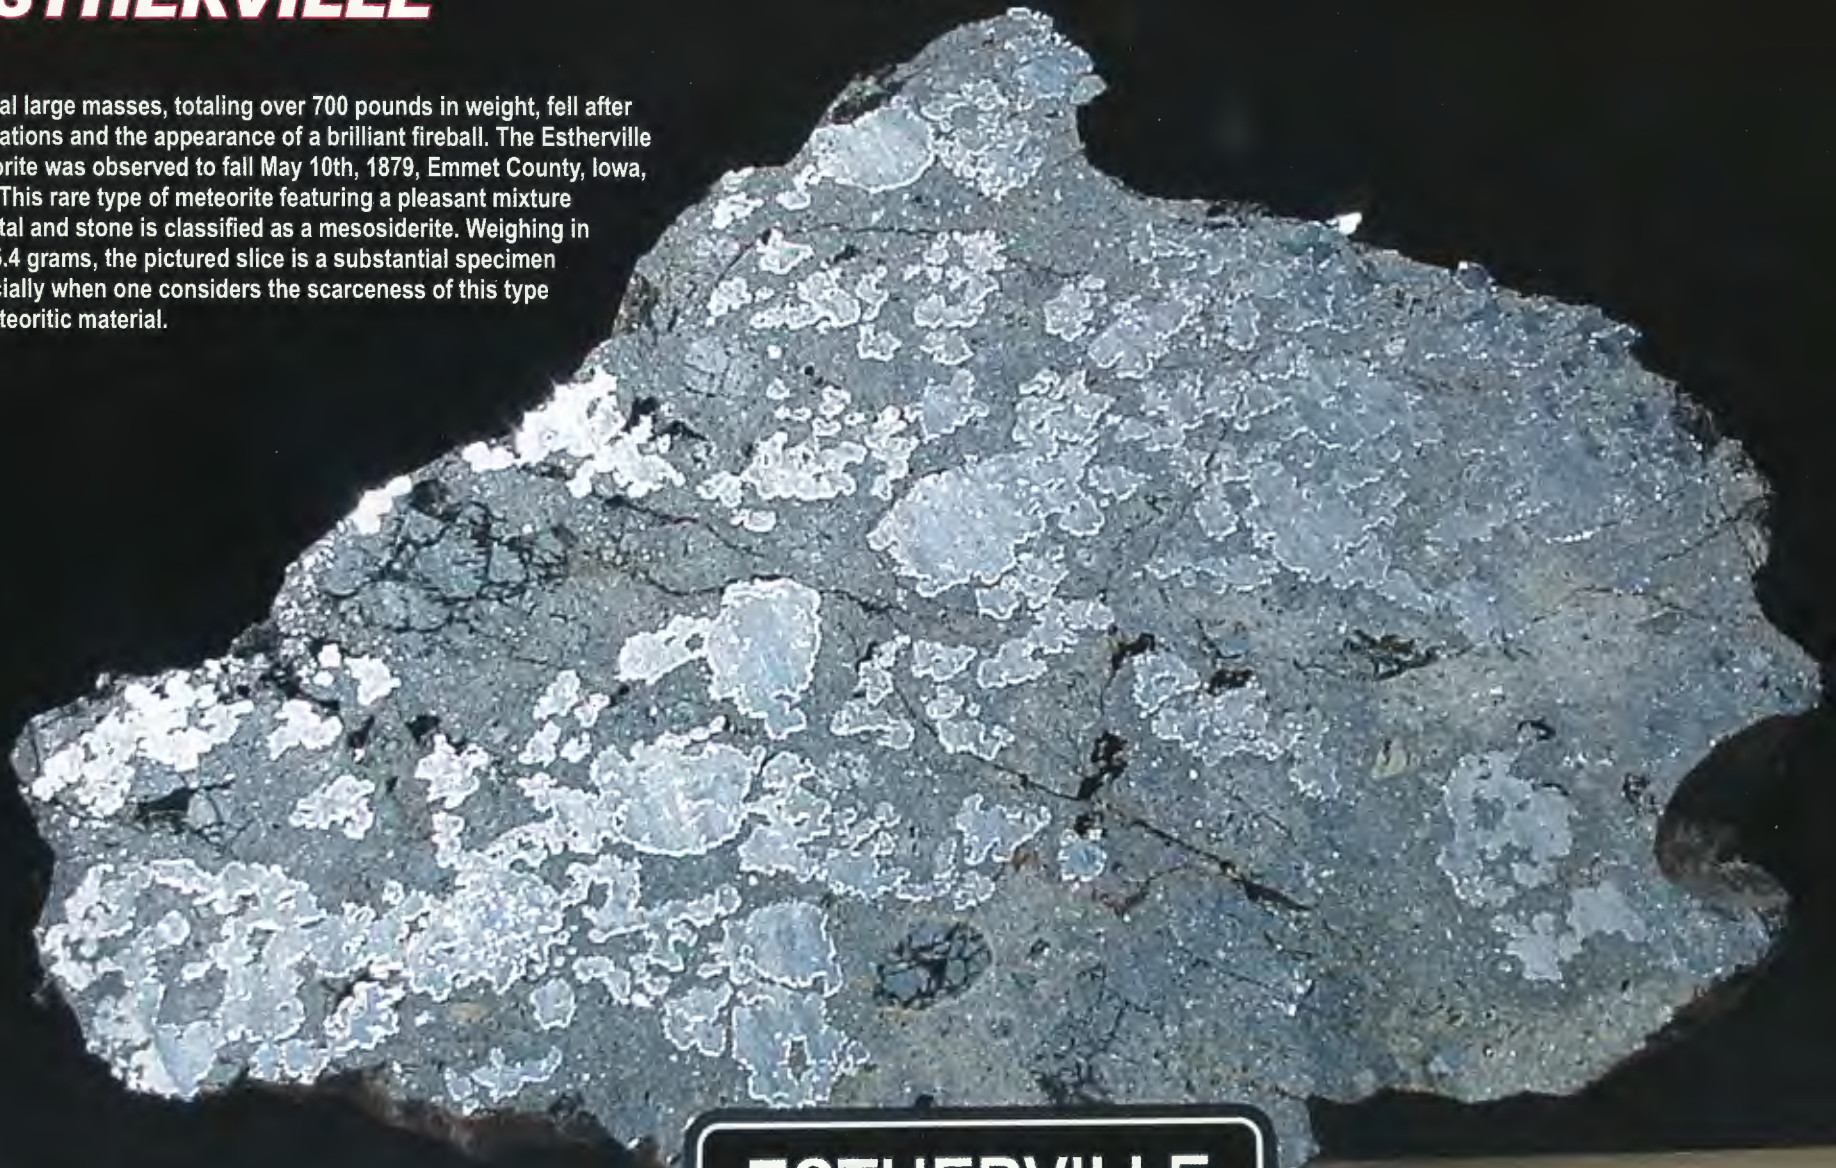

# **ESTHERVILLE**

Several large masses, totaling over 700 pounds in weight, fell after detonations and the appearance of a brilliant fireball. The Estherville meteorite was observed to fall May 10th, 1879, Emmet County, Iowa, USA. This rare type of meteorite featuring a pleasant mixture of metal and stone is classified as a mesosiderite. Weighing in at 345.4 grams, the pictured slice is a substantial specimen especially when one considers the scarceness of this type of meteoritic material.

## **ESTHERVILLE**

Emmet County, Iowa, USA  
Fell 1879, May 10, 1700 hrs  
Stony-Iron. Mesosiderite (MES)  
Total known weight ~ 320 kg