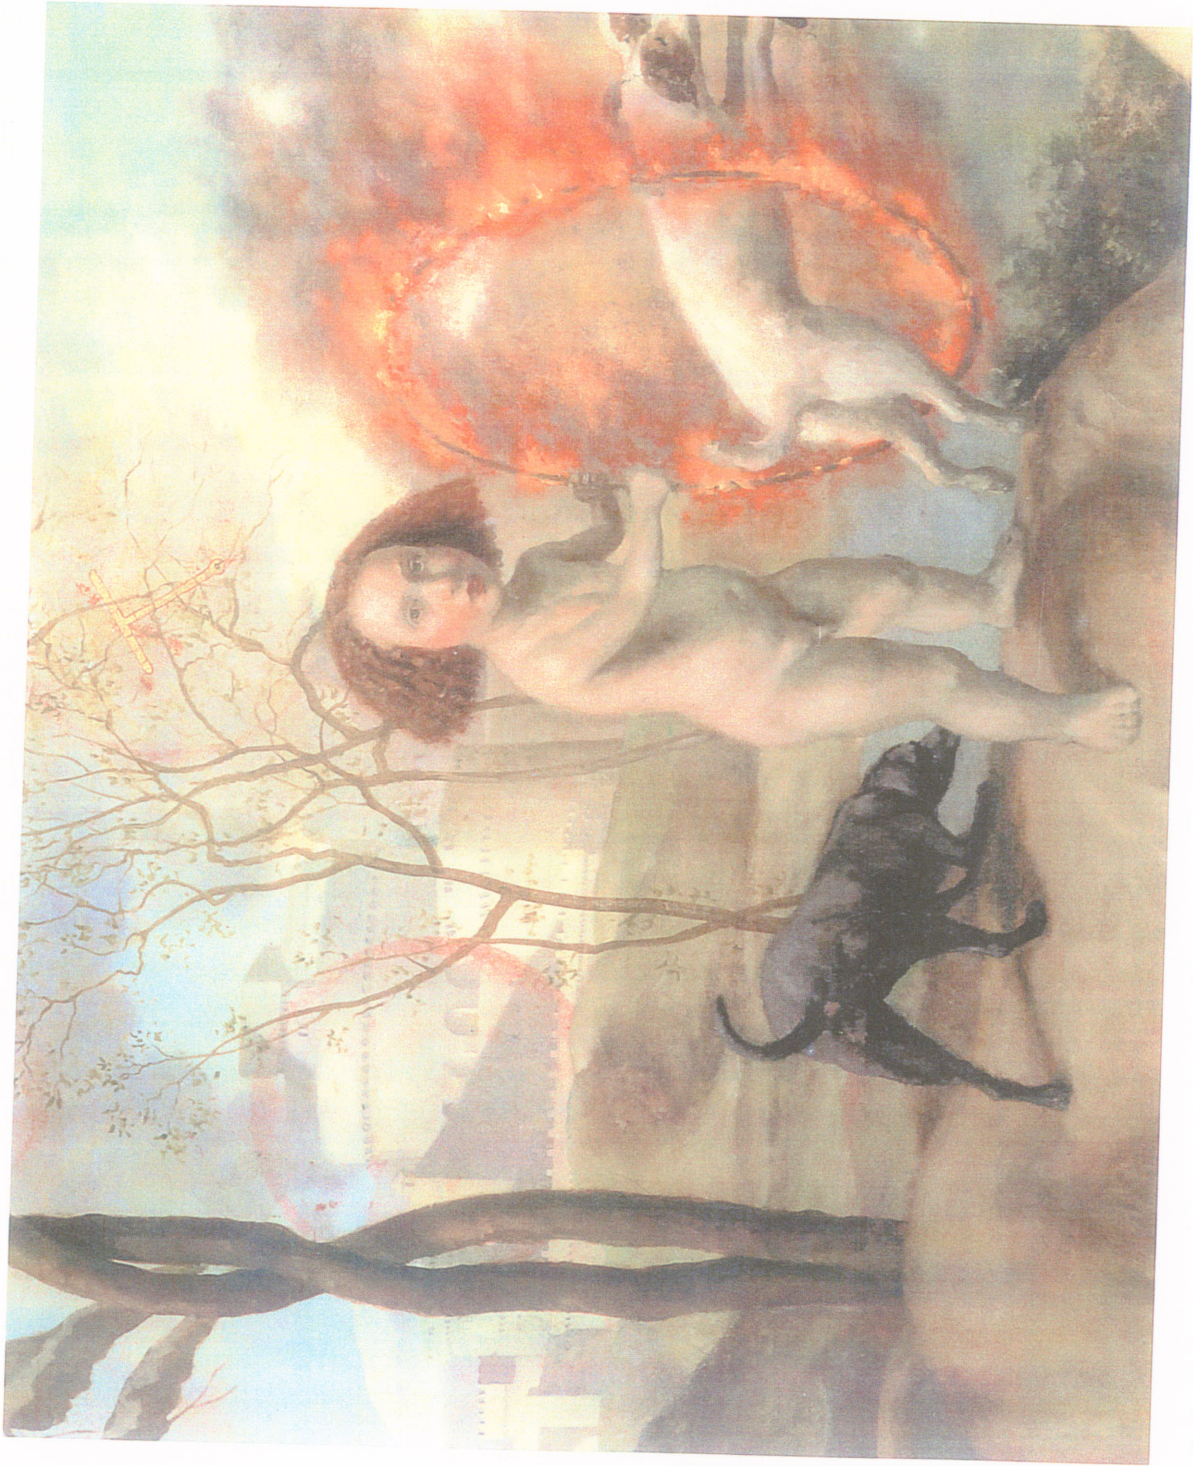

**Julie Heffernan**  
*Self-Portrait as Two-Headed Queen* (2000)  
Oil on Canvas, 77" x 78"  
(Figure 1)

Julie Heffernan  
*Self-Portrait as Infanta in Training* (detail) (1991-1999)  
Oil on Canvas, 68" x 90"  
(Figure 2)

**Julie Heffernan**  
*Self-Portrait as Demi-God* (2000)  
Oil on Canvas, 67" x 58"  
(Figure 3)

**Julie Heffernan**  
***Self-Portrait as Garden Party*** (detail) (2003)  
Oil on Canvas, 52" x 60"  
(Figure 4)

**Julie Heffernan**  
*Self-Portrait as Stone Woman II* (2004)  
Oil on Canvas, 68" x 60"  
(Figure 5)

Julie Heffernan  
*Self-Portrait as Thing in the Forest III* (2003)  
Oil on Canvas, 58" x 66"  
(Figure 6)